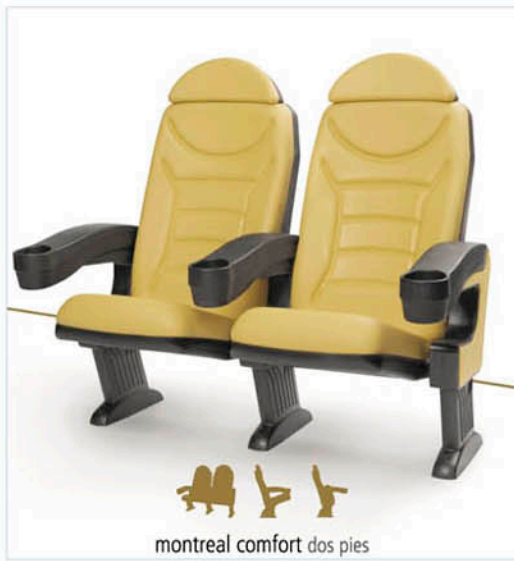

THEATRE, AUDITORIUM and STADIUM SEATING

SERIE STADIUM

ES100

ES100 FG

ES500

ES800

SERIE VIP STADIUM

Butacas para Cines, Teatros,
Auditorios, Congresos y Estadios